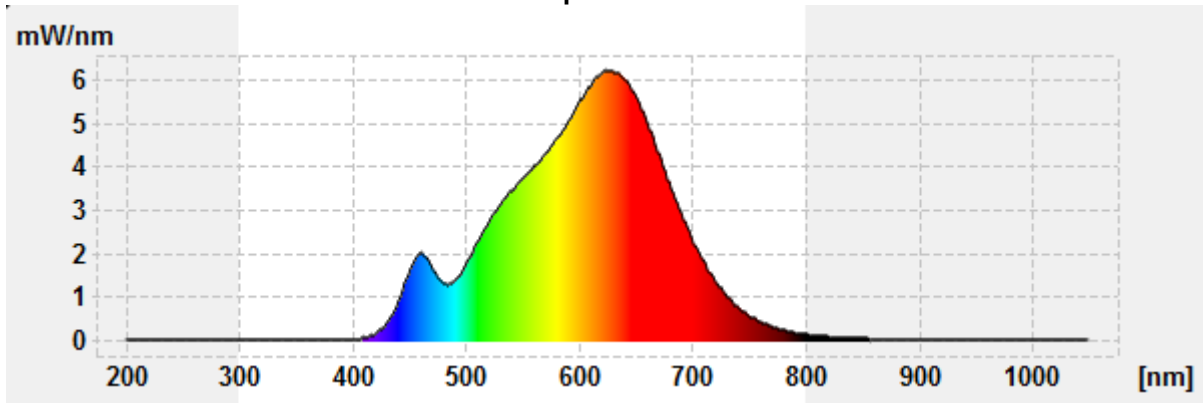

GL SpectroSoft Report

Spectrum